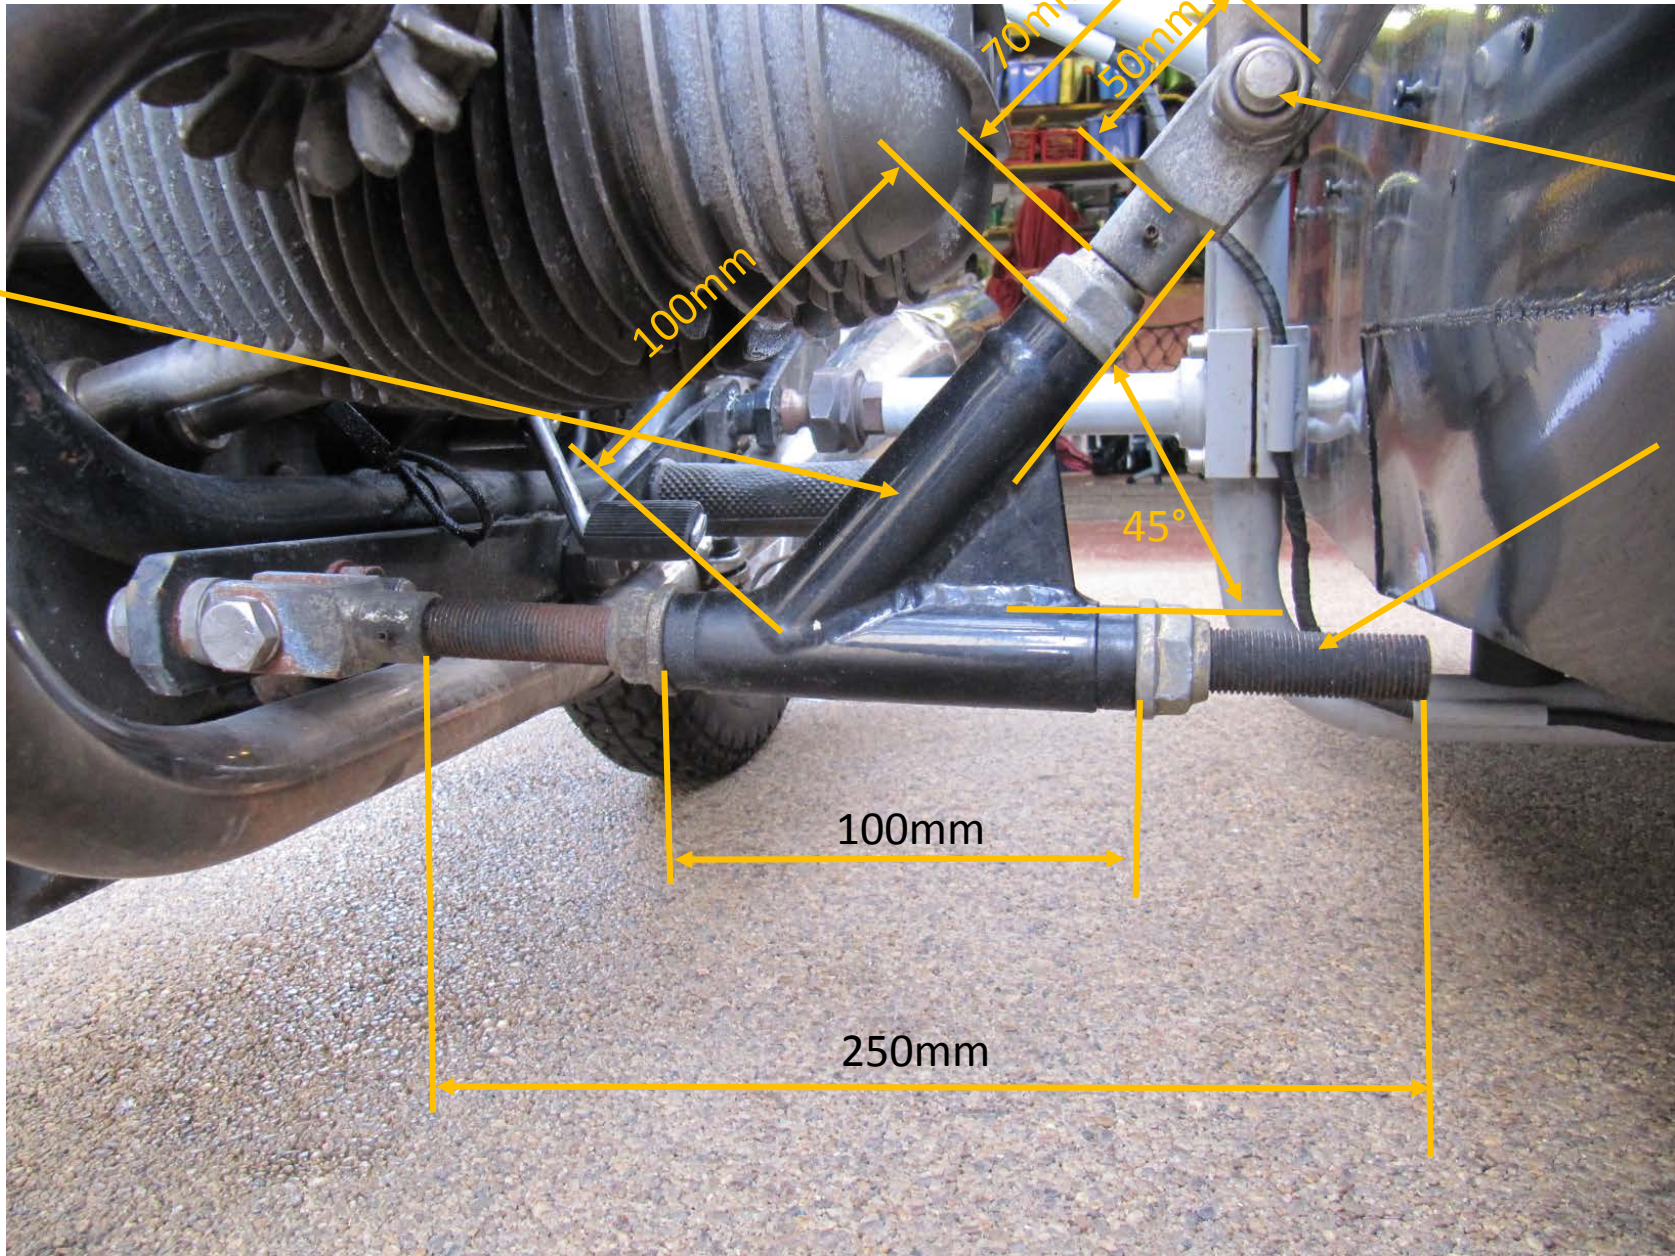

25mm diameter tube

100mm

70mm

50mm

M12

M16 Threading

45°

100mm

250mm

M14 Eye
bolt

M8 Bolt

60mm

38mm
Diameter

50mm

80mm

M8 bolts

70mm

200mm

80mm

50mm

38mm diameter Steel Tube