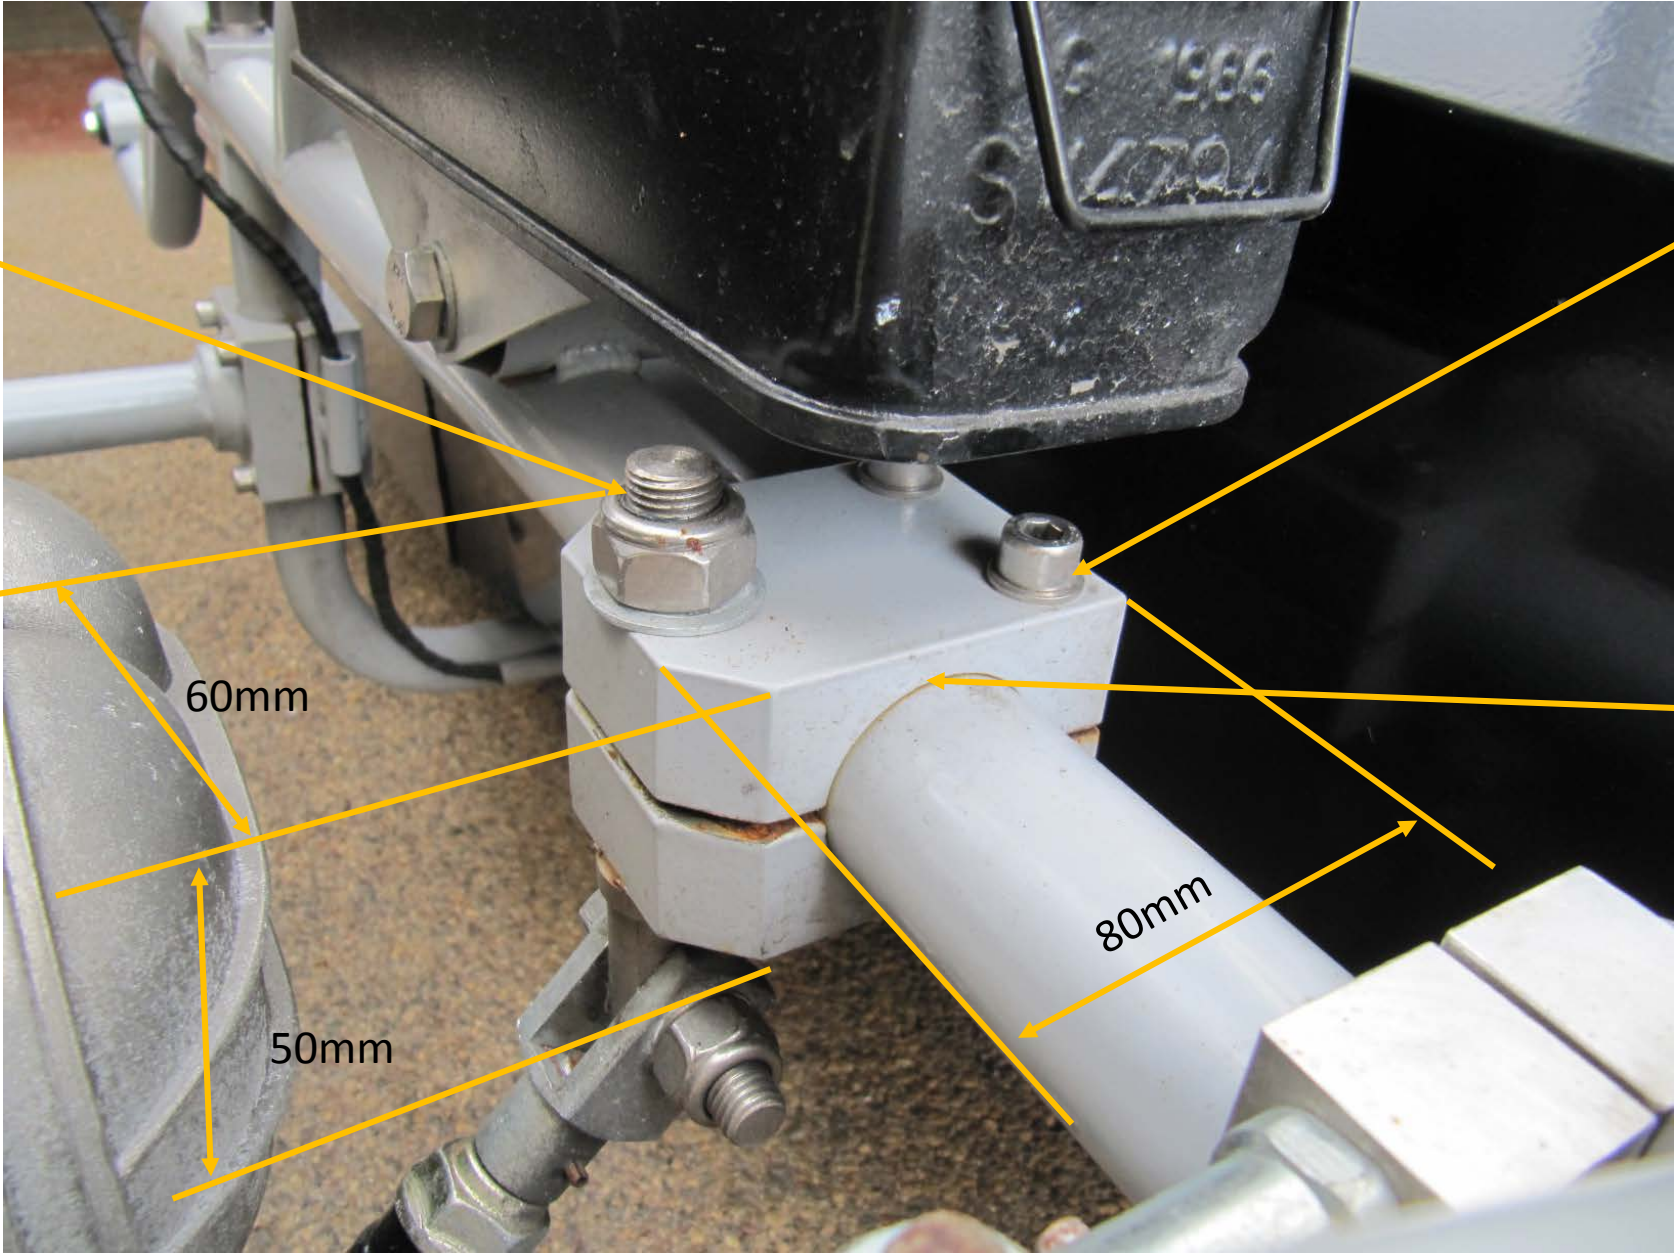

25mm diameter tube

100mm

70mm

50mm

M12

M16 Threading

45°

100mm

250mm

M14 Eye
bolt

M8 Bolt

60mm

38mm
Diameter

50mm

80mm

M8 bolts

70mm

200mm

80mm

50mm

38mm diameter Steel Tube