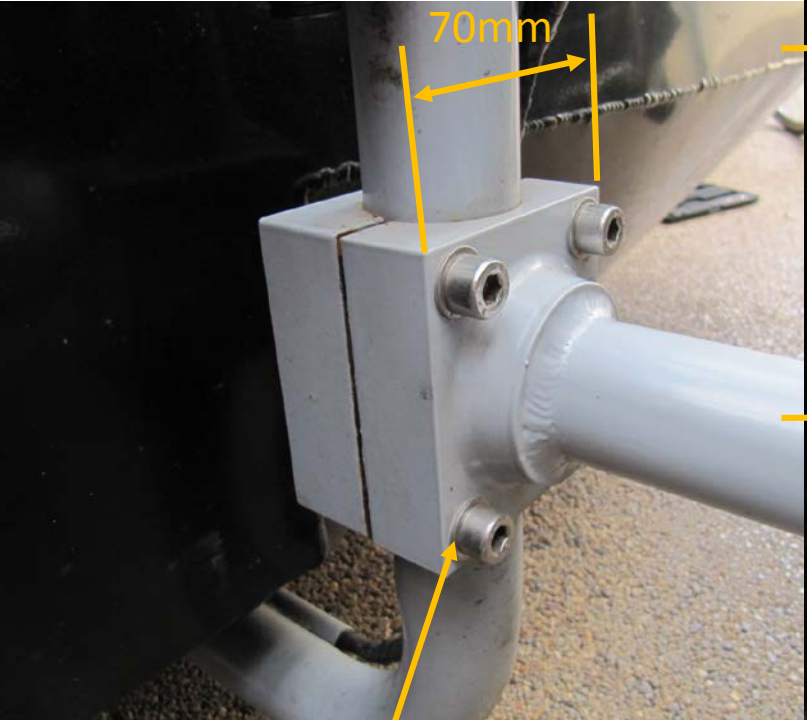

250mm

M14 Eye
bolt

M8 Bolt

60mm

38mm
Diameter

50mm

80mm

M8 bolts

70mm

200mm

80mm

50mm

38mm diameter Steel Tube