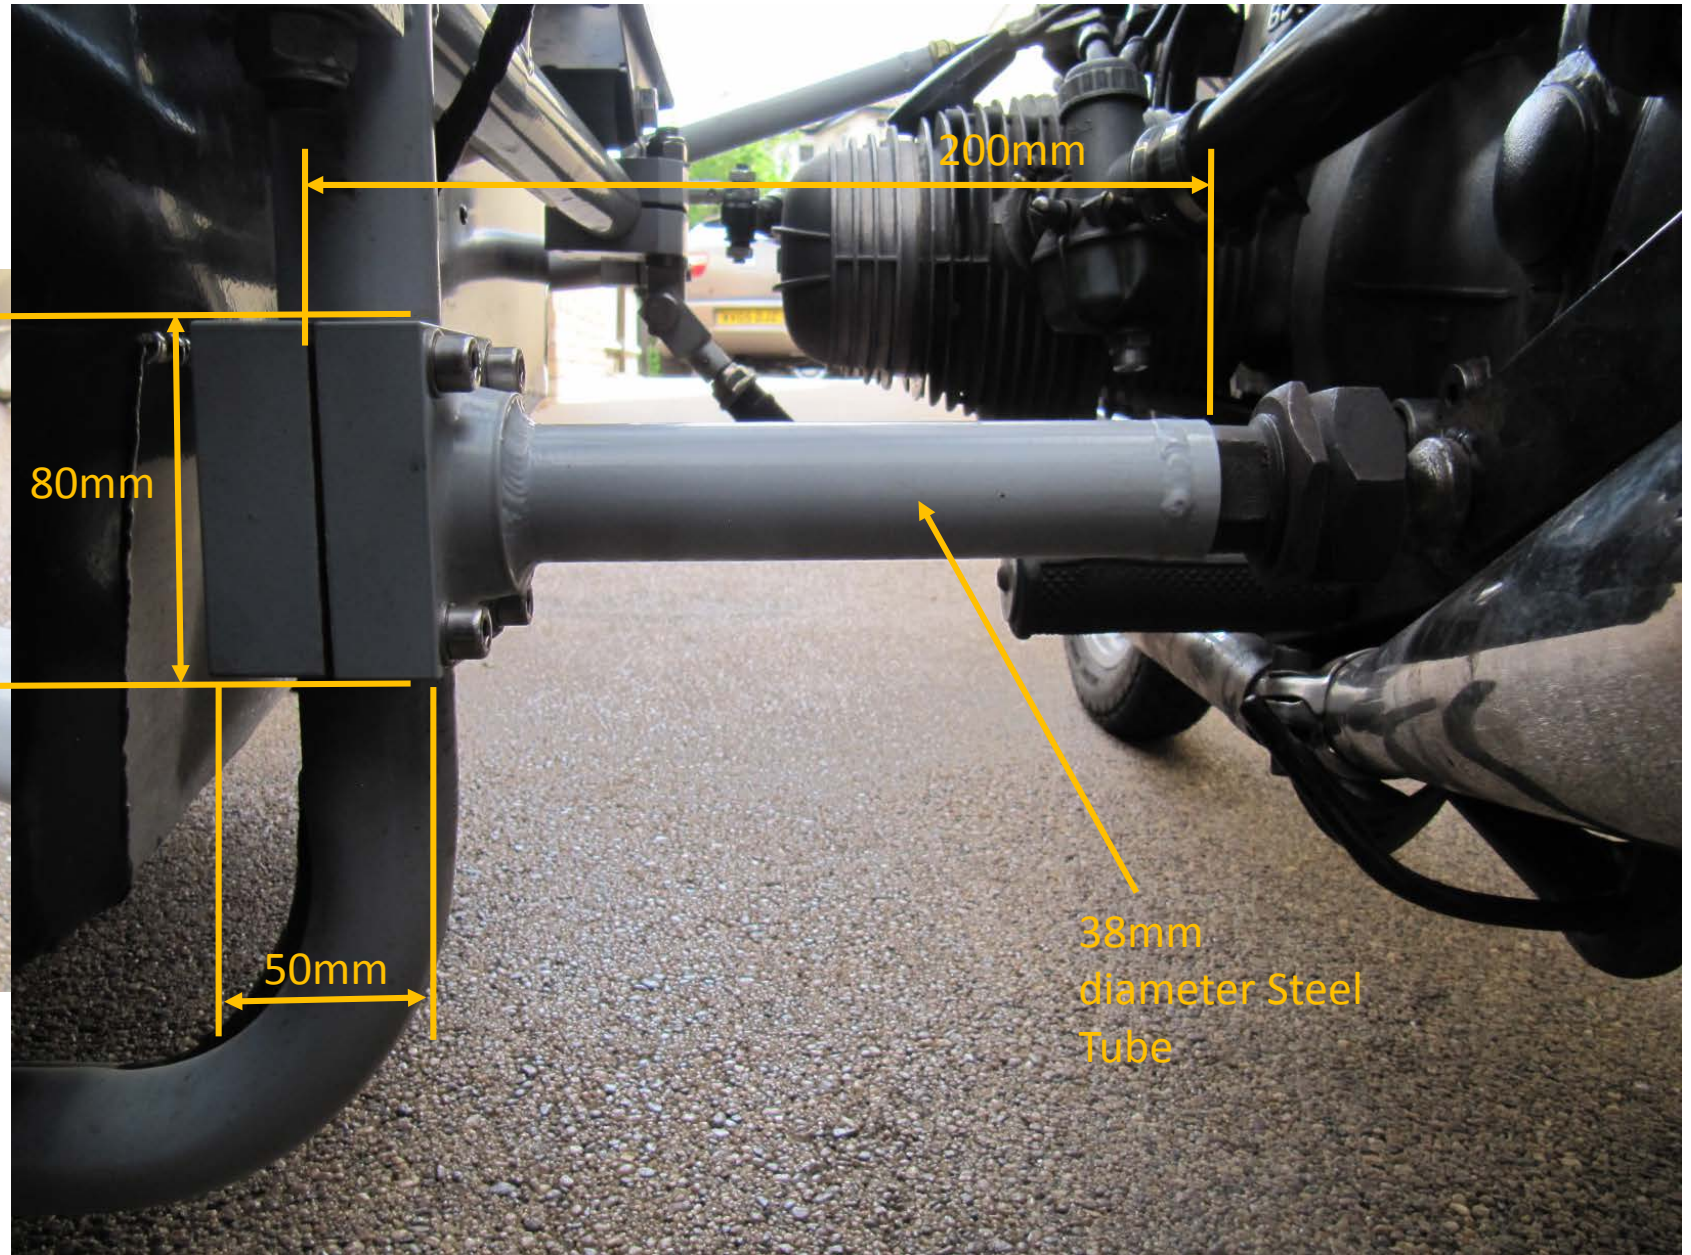

250mm

M14 Eye
bolt

M8 Bolt

60mm

38mm
Diameter

50mm

80mm

M8 bolts

70mm

200mm

80mm

50mm

38mm diameter Steel Tube